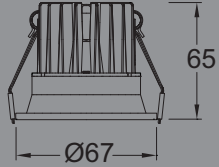

Deep Recessed Spot 7W, 15W & 24W

7-9W

Cut Out - Ø62mm

Technical Specifications

General

| | |
|-----------------------|------------------|
| System Wattage | 7W LED |
| Protection Class | IP20 |
| Driver Integrated | Constant Current |
| Input Voltage | 240Vac |
| Frequency | 50-60 Hz |
| Operating Voltage | 90-265Vac |
| Operating Temperature | 0-50°C |