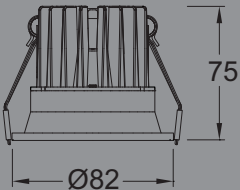

12-15W

Cut Out - Ø77mm

Technical Specifications

General

| | |
|-----------------------|------------------|
| System Wattage | 15W LED |
| Protection Class | IP20 |
| Driver Integrated | Constant Current |
| Input Voltage | 240Vac |
| Frequency | 50-60 Hz |
| Operating Voltage | 90-265Vac |
| Operating Temperature | 0-50°C |