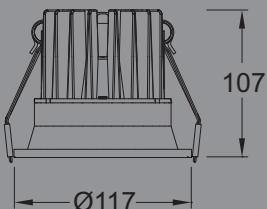

Physical

| | |
|----------|--------------------------------|
| Body | Die Cast Aluminum |
| Optics | Polycarbonate Reflector / Lens |
| Mounting | Recess |

Driver

| | |
|------------------|----------------------------------|
| Power Factor | ≥0.95 |
| THD | <20% |
| Surge Protection | 2.5KV |
| Dimmable Options | Triac / 1-10V / Dali / RF remote |
| Efficiency | >75% |

20-24W

Cut Out - Ø110mm

Technical Specifications

General

| | |
|-----------------------|------------------|
| System Wattage | 24W LED |
| Protection Class | IP20 |
| Driver Integrated | Constant Current |
| Input Voltage | 240Vac |
| Frequency | 50-60 Hz |
| Operating Voltage | 90-265Vac |
| Operating Temperature | 0-50°C |